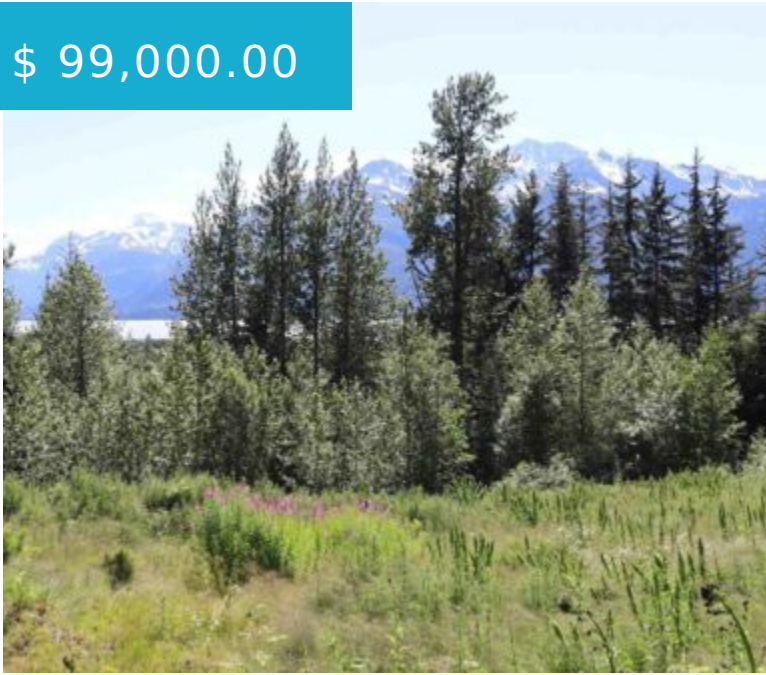

# 000 CATHEDRAL VIEW DRIVE HAINES AK 99827

<https://homesinjuneau.com>

\$ 99,000.00

Looking for a cleared building lot with a view? Check out this 1 acre lot, it's convenient to town, but with a woody feel. Power and public water are available at the street. The land is gently sloped, with a filtered view of the Chilkat Inlet and the mountains beyond....

## BASIC FACTS

**MLS #:** 25200

**Post Updated:** 2025-03-06 08:44:20

**Status:** Active

**Date added:** 03/05/25

**Type:** Single Family/Duplex

**Lot size:** 43630 sq ft