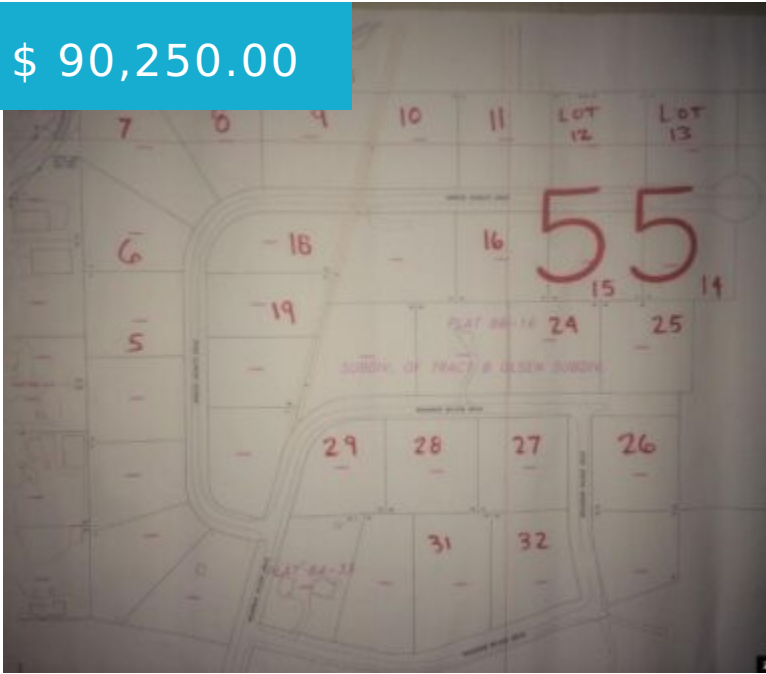

# 132 ARNESS HEIGHTS DRIVE PETERSBURG AK 99833

<https://homesinjuneau.com>

\$ 90,250.00

Great Lot for sale in a subdivision just outside town! These lots boast lots of sun, electrical overhead and space! Close to town but not on top of your neighbors!! Call us today to walk these lots!

## BASIC FACTS

**MLS #:** 25147

**Date added:** 02/26/25

**Post Updated:** 2025-02-26 15:30:33

**Type:** Commercial

**Status:** Active

**Lot size:** 38460 sq ft