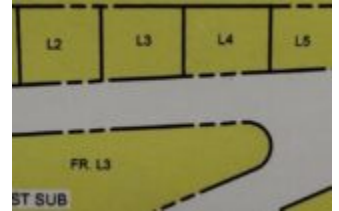

3 EAGLE DRIVE HOONAH AK 99829

<https://homesinjuneau.com>

\$ 75,000.00

Now is your chance to own property in Hoonah with electric to the lot line. Hoonah is a largely Tlingit community on Chichagof Island, located in Alaska's panhandle in the southeast region of the state. It is 30 miles west of Juneau, across the Alaskan Inside Passage. Note this property...

Address: 3031 Clinton Drive, Suite 100 - Juneau, AK 99801

BASIC FACTS

MLS #: 24703

Post Updated: 2025-02-26 04:38:39

Status: Active

Date added: 02/26/25

Type: Other-See Remarks

Lot size: 8674 sq ft