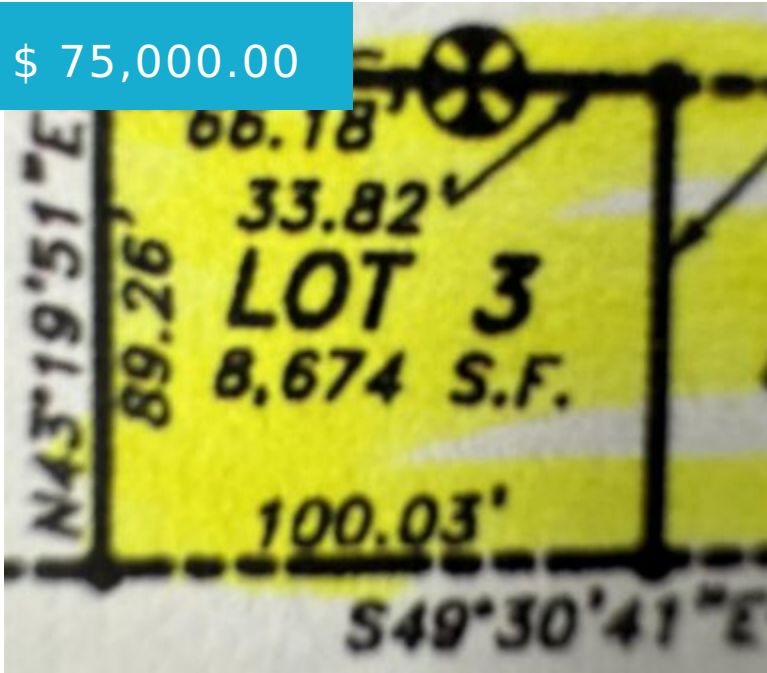

3 EAGLE DRIVE HOONAH AK 99829

<https://homesinjuneau.com>

\$ 75,000.00

Now is your chance to own property in Hoonah with electric to the lot line. Hoonah is a largely Tlingit community on Chichagof Island, located in Alaska's panhandle in the southeast region of the state. It is 30 miles west of Juneau, across the Alaskan Inside Passage. Note this property...

Address: 3031 Clinton Drive, Suite 100 - Juneau, AK 99801

BASIC FACTS

MLS #: 24703

Post Updated: 2025-02-26 04:38:39

Status: Active

Date added: 02/26/25

Type: Other-See Remarks

Lot size: 8674 sq ft