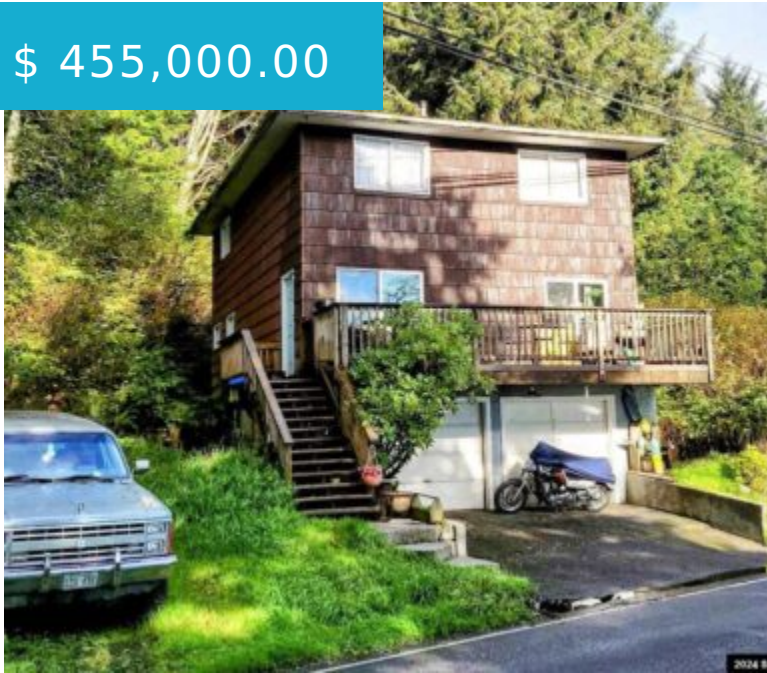

# 6001 S TONGASS HWY. KETCHIKAN AK 99901

<https://homesinjuneau.com>

\$ 455,000.00

Escape to your own private oasis at 6001 South Tongass Hwy, a charming 1960s home on a sprawling 1.14-acre lot with ocean views, beautiful hardwoods, and steps away from the Mountain Point boat launch. This 4-bedroom, 2-bathroom residence offers the perfect blend of classic architectural charm and modern comfort. Every...

- 3 beds
- 2 baths
- Single Family

## BASIC FACTS

**MLS #:** 24756

**Date added:** 02/26/25

**Post Updated:** 2025-04-09 16:40:25

**Type:** Single Family

**Status:** Active

**Bedrooms:** 3

**Bathrooms:** 2

**Area:** 1680 sq ft

**Lot size:** 49748 sq ft

**Year built:** 1960

- Elec. Range/Oven
- Refrigerator
- Rng Hood-Vent