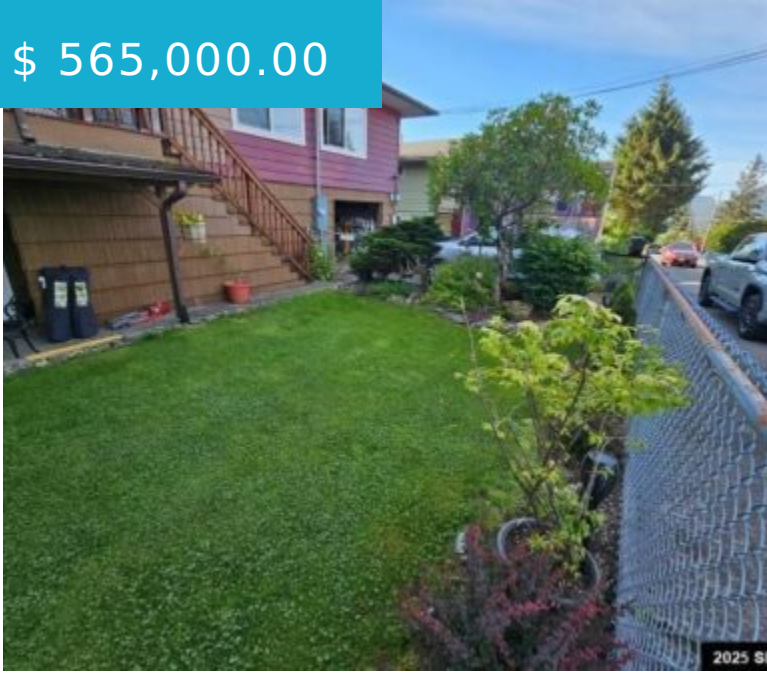

# 614 TOWER ROAD KETCHIKAN AK 99901

<https://homesinjuneau.com>

\$ 565,000.00

The home you've been searching for is here! This charming property features a spacious 3-bedroom, 1.5-bath upper level, plus a versatile 1+ bedroom, 1-bath lower level with a large garage. Thoughtful updates throughout the entire home. The apartment has both exterior and interior access, offering flexibility to use the space...

## BASIC FACTS

**MLS #:** 25263

**Date added:** 03/25/25

**Post Updated:** 2025-03-25 14:54:21

**Type:** Duplex

**Status:** Active

**Area:** 2556 sq ft

**Lot size:** 9425 sq ft