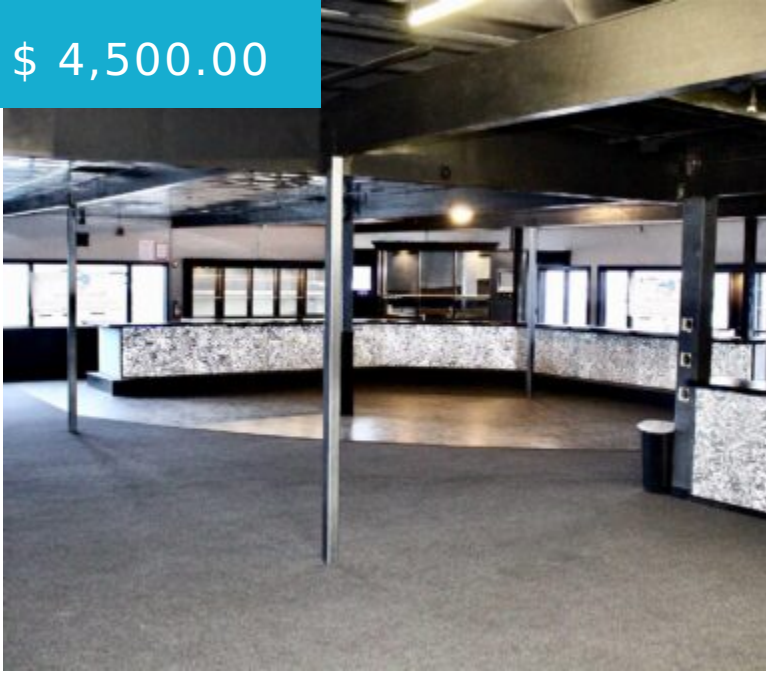

9121 GLACIER HIGHWAY JUNEAU AK 99801

<https://homesinjuneau.com>

$ 4,500.00