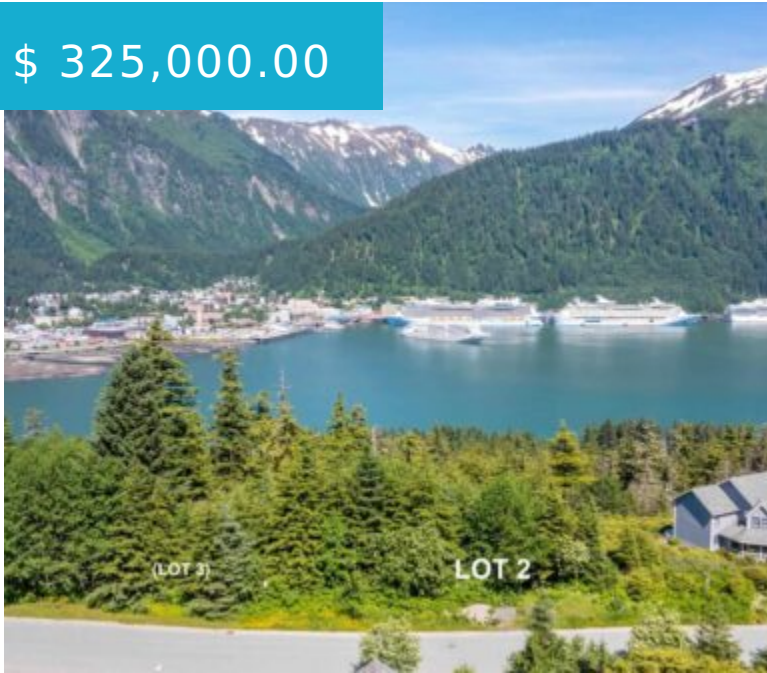

BLUEBERRY HILLS ROAD S. JUNEAU AK 99801

<https://homesinjuneau.com>

\$ 325,000.00

A captivating view of the water, downtown Juneau, and majestic mountains all around you – this is the view you build a life around. Perched high in Blueberry Hills on Douglas Island, this lot offers a rare vantage point with panoramic views of the channel, our unique city and the...

Address: 3031 Clinton Drive, Suite 100 - Juneau, AK 99801

BASIC FACTS

MLS #: 260521

Post Updated: 2026-07-08 20:51:49

Status: Active

Date added: 07/08/26

Type: Single Family/Duplex

Lot size: 28818 sq ft