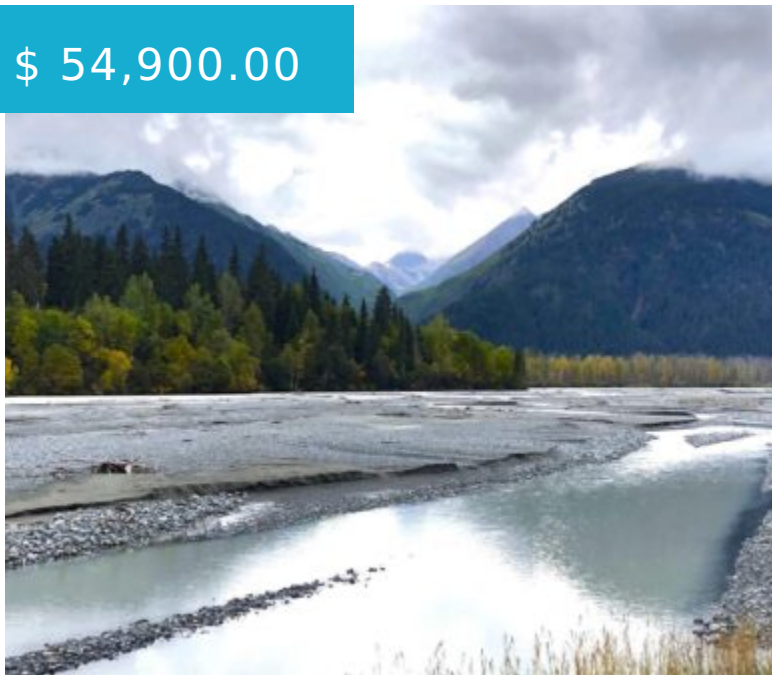

# HAINES AK 99827

<https://homesinjuneau.com>

\$ 54,900.00

With unobstructed views of the Chilkat River and Chilkat Mountains this lot has an unparalleled backdrop of the Cathedral Peaks and Chilkat Estuary. Only 7+ miles out of town this lot has endless sun exposure and a large pond with regular visits from trumpeter swans. Property includes highway frontage and...