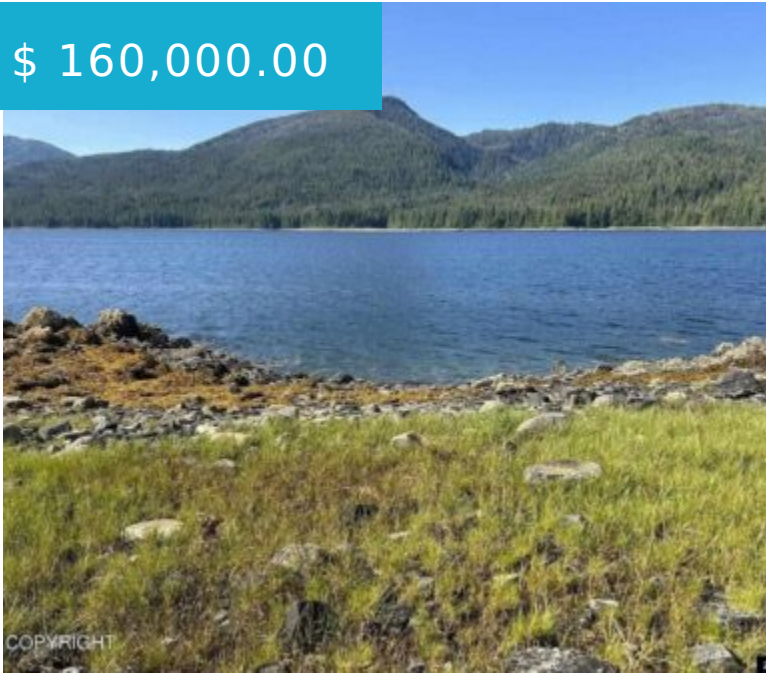

L7 B1 THOMAS PL LEGAL ADDRESS ONLY WRANGELL AK 99929

<https://homesinjuneau.com>

\$ 160,000.00

Escape to your own piece of paradise with this remote oceanfront property located at Thoms Place on Wrangell Island. Surrounded by breathtaking natural beauty, this unique location offers unparalleled sunsets over the tranquil waters, making it the perfect retreat for nature lovers and those seeking solitude.