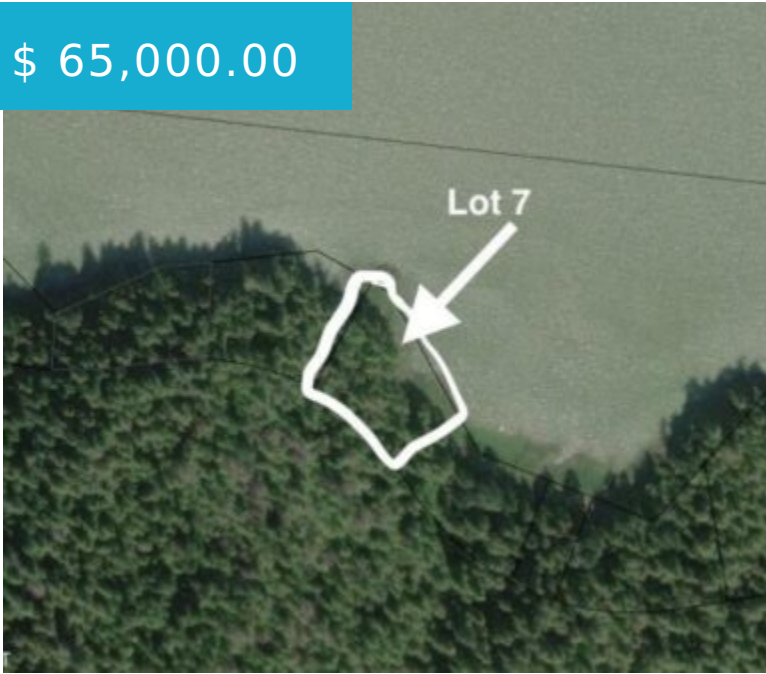

# L7 B2 E CHANNEL LEGAL ADDRESS ONLY WRANGELL AK 99929

<https://homesinjuneau.com>

\$ 65,000.00

This wonderful remote property is waiting for you to build your dream getaway. Enjoy the peace and quiet of remote living at its finest! Property sits on the water's edge and has beautiful mountain views as well as ocean views.