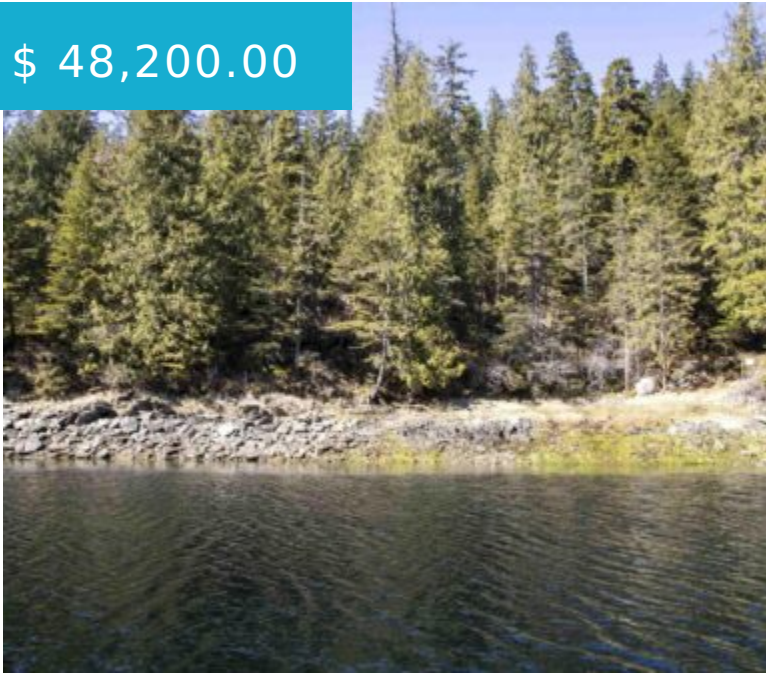

LOT 6 NO STREET GIVEN KETCHIKAN AK 99901

<https://homesinjuneau.com>

\$ 48,200.00

Waterfront property for sale! Lot 6, Long Arm, Moser Bay is a Remote Recreational zoned property located about 25 minutes from Knudson Cove Marina by boat. This secluded waterfront property is undeveloped and ready for your development ideas! Purchase this property as either an investment or for your dreams of...

Address: 3031 Clinton Drive, Suite 100 - Juneau, AK 99801

BASIC FACTS

MLS #: 25327

Post Updated: 2025-04-10 13:20:26

Status: Active

Date added: 04/10/25

Type: Remote Recreational

Lot size: 84095 sq ft